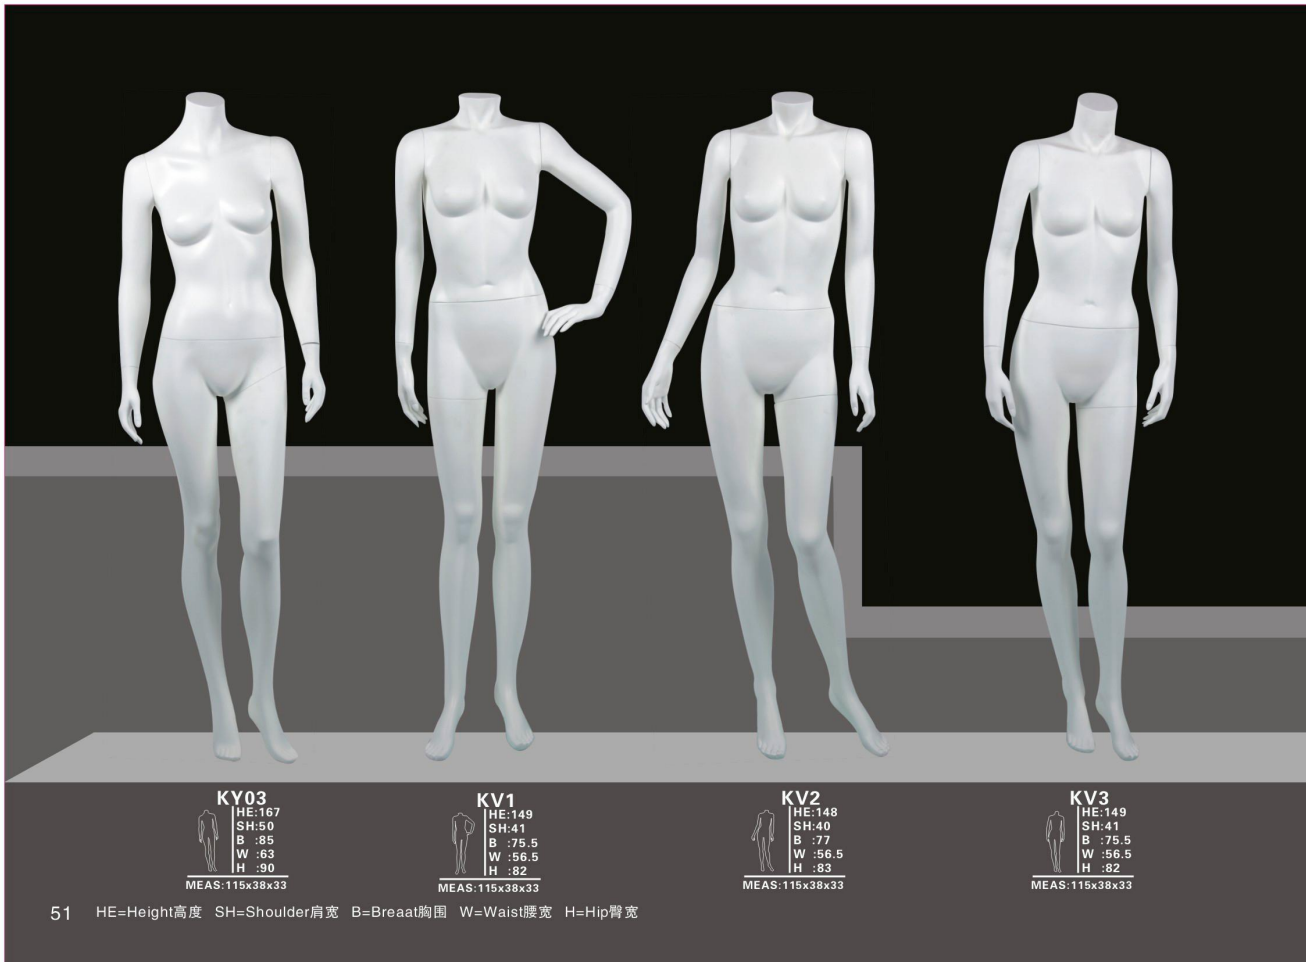

KY03
HE:167
SH:50
B :85
W :63
H :90
MEAS:115x38x33

KV1
HE:149
SH:41
B :75.5
W :56.5
H :82
MEAS:115x38x33

KV2
HE:148
SH:40
B :77
W :56.5
H :83
MEAS:115x38x33

KV3
HE:149
SH:41
B :75.5
W :56.5
H :82
MEAS:115x38x33