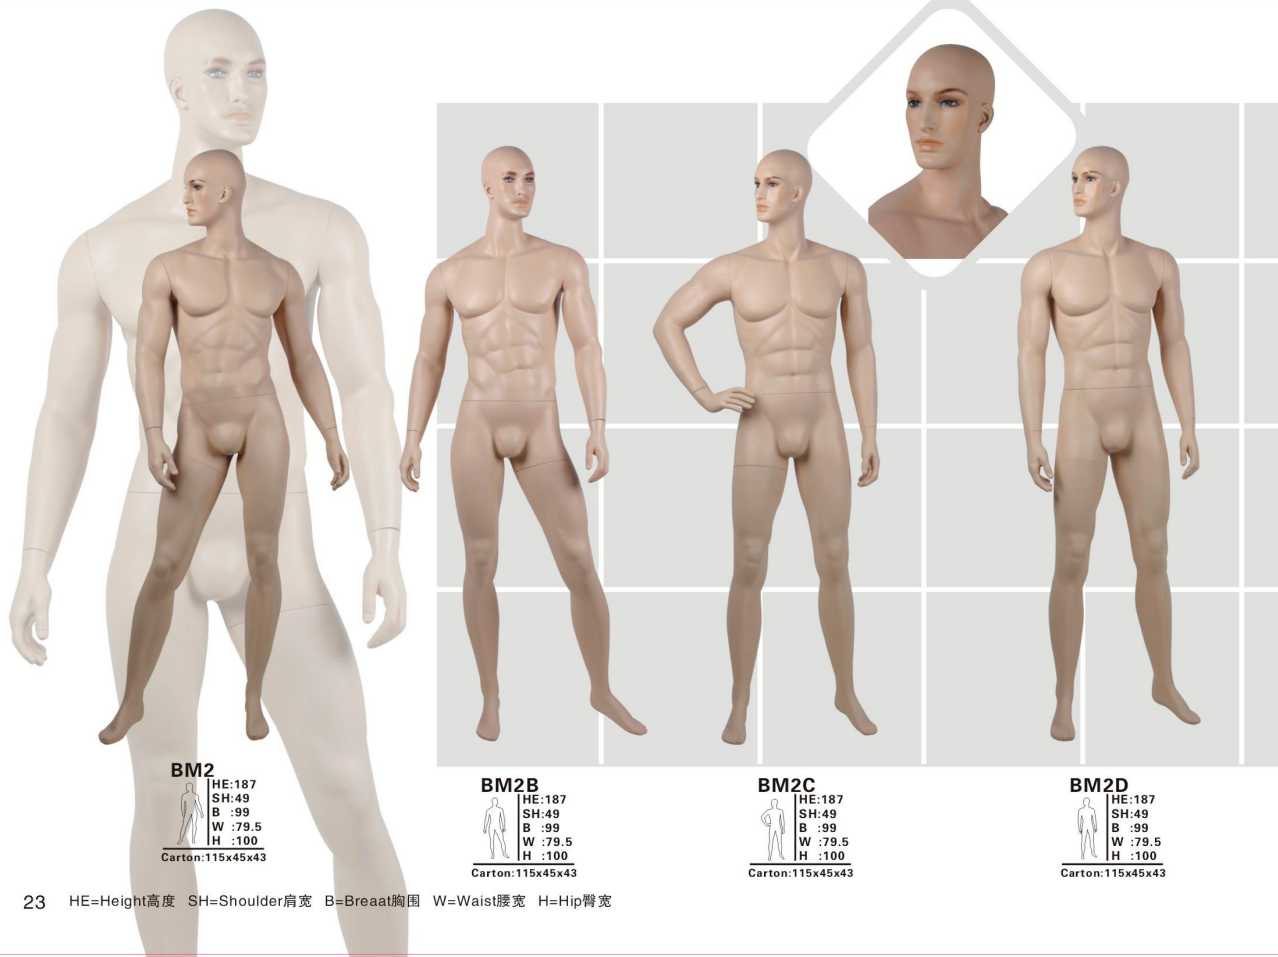

BM2

HE:187
SH:49
B :99
W :79.5
H :100

Carton:115x45x43

BM2B

HE:187
SH:49
B :99
W :79.5
H :100

Carton:115x45x43

BM2C

HE:187
SH:49
B :99
W :79.5
H :100

Carton:115x45x43

BM2D

HE:187
SH:49
B :99
W :79.5
H :100

Carton:115x45x43