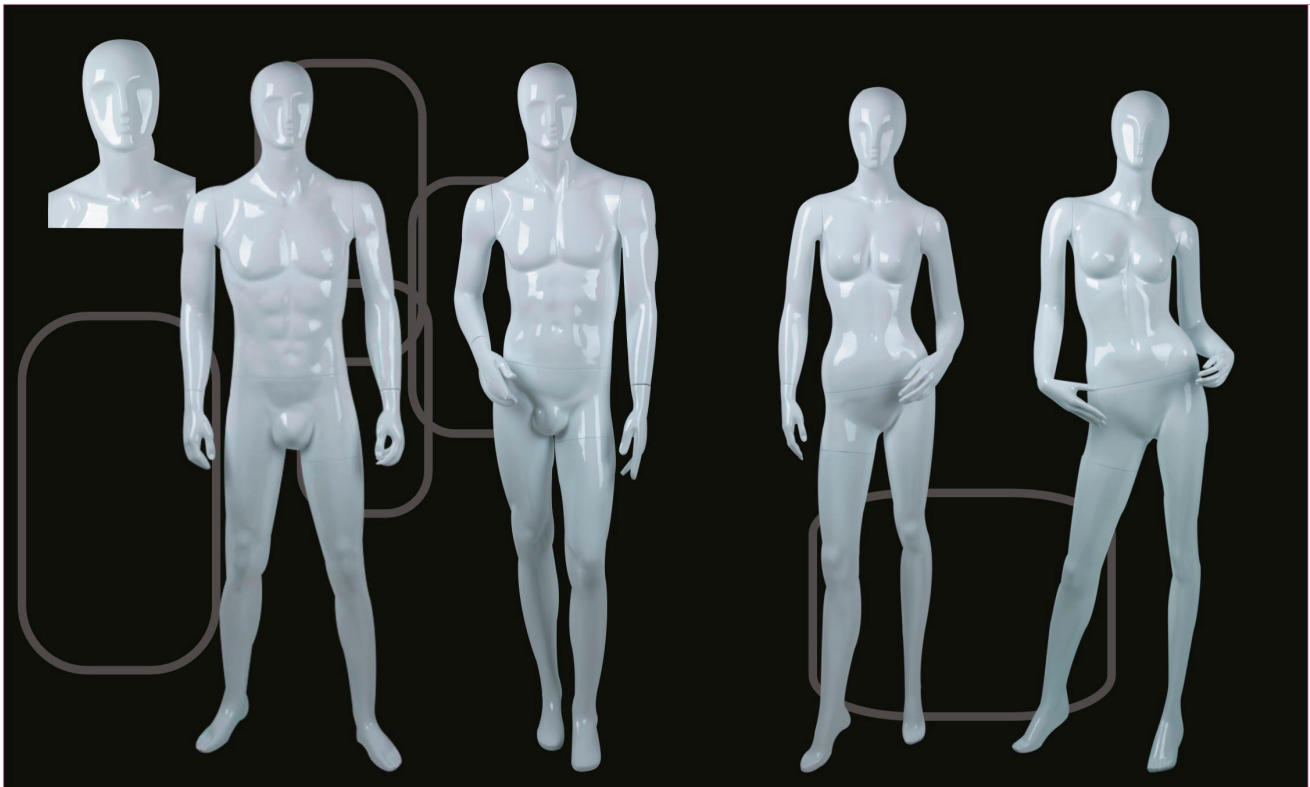

BMY6+RAM1-SH

HE:184
SH:47
B :80
W :61
H :88

MEAS:115x38x33

RAM2-SW

HE:188
SH:49
B :93
W :74
H :92

MEAS:115x39x38

FSR4-RX7

HE:178
SH:38
B :83
W :61
H :88

MEAS:115x38x33

BLA16+RX7-SW

HE:178
SH:36
B :82
W :62
H :87

MEAS:115x38x33

39 HE=Height高度 SH=Shoulder肩宽 B=Breast胸围 W=Waist腰宽 H=Hip臀宽