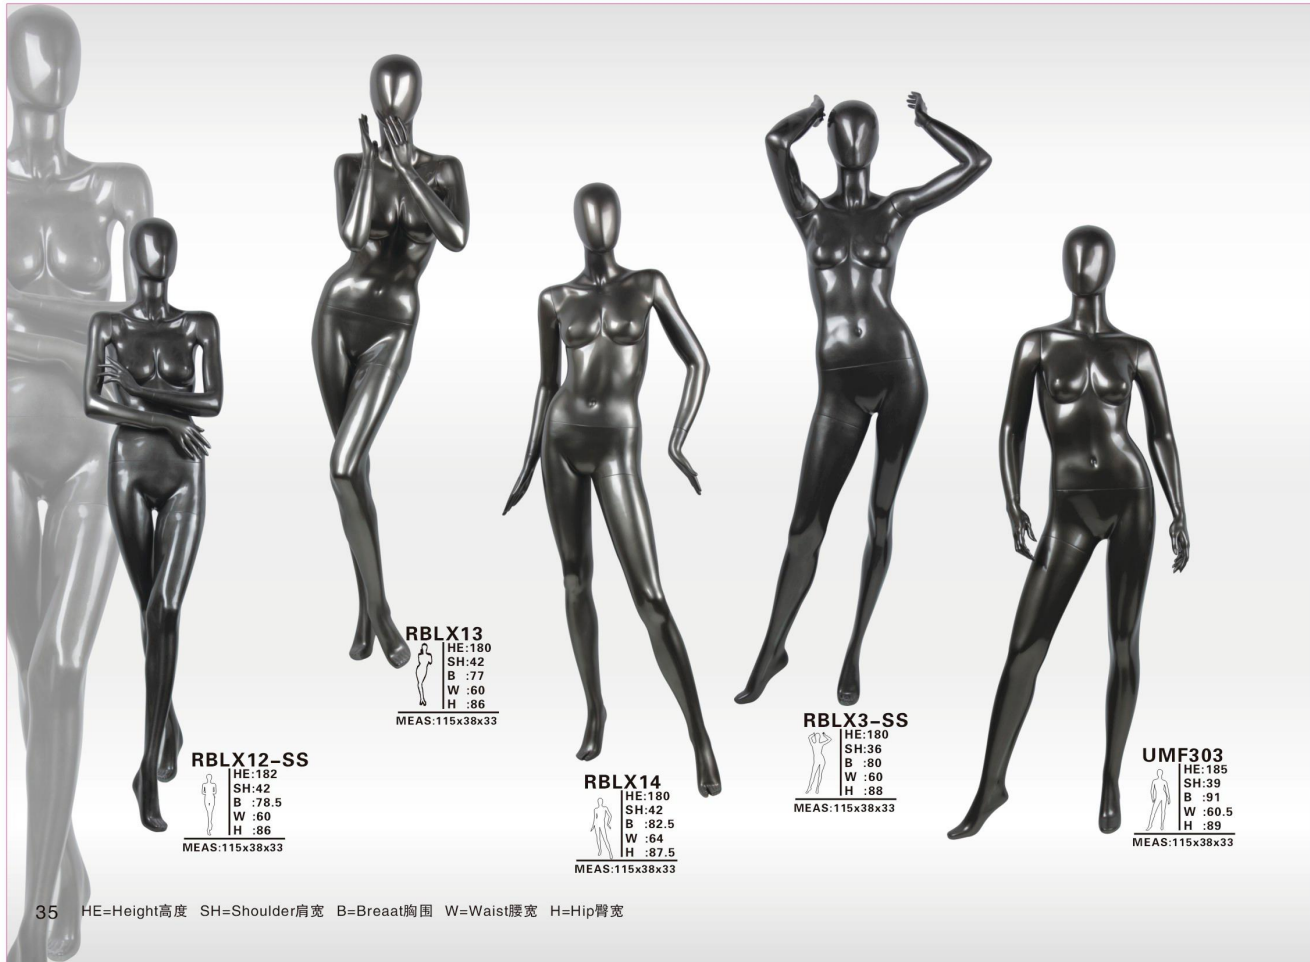

**VBLA31**

HE:177  
SH:41  
B :80  
W :61  
H :88

MEAS:115x38x33

**VBL25**

HE:177  
SH:36  
B :86  
W :65  
H :89

MEAS:115x38x33

**RBLX12-SS**  
 HE:182  
 SH:42  
 B :78.5  
 W :60  
 H :86  
 MEAS:115x38x33