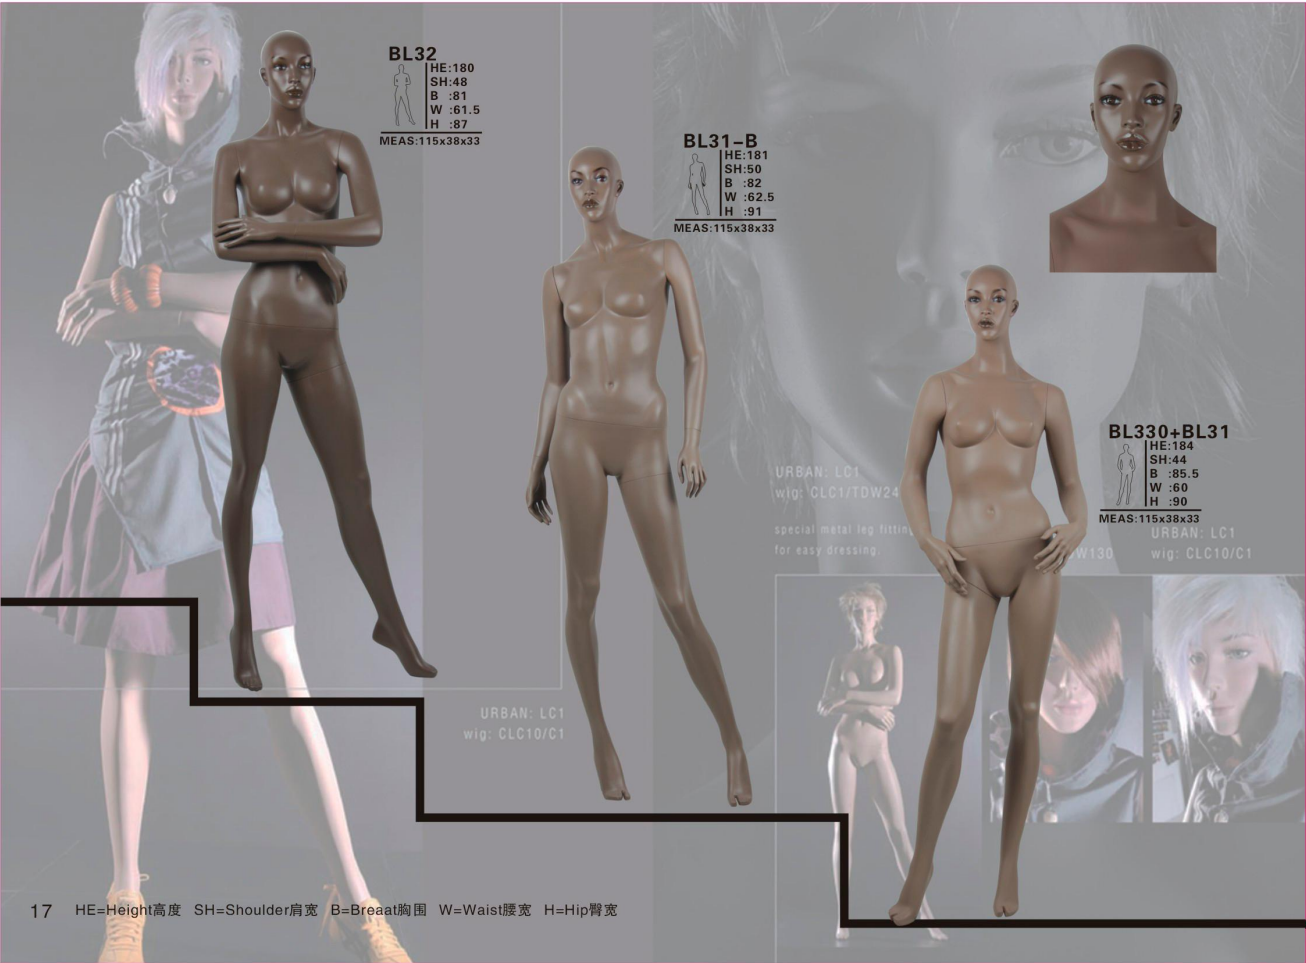

K66+BLY12
HE:176
SH:37
B :81.5
W :61
H :86
MEAS:115x38x33

RX7+BLY12
HE:179
SH:46
B :80
W :59.5
H :86
MEAS:115x38x33

SITF+CDY12
HE:118
SH:38
B :86
W :65
MEAS:115x45x43

BL32
HE:180
SH:48
B :81
W :61.5
H :87
MEAS:115x38x33

BL31-B
HE:181
SH:50
B :82
W :62.5
H :91
MEAS:115x38x33

BL330+BL31
HE:184
SH:44
B :85.5
W :60
H :90
MEAS:115x38x33

URBAN: LC1
wig: CLC1/TOW24
special metal leg fitting
for easy dressing:

URBAN: LC1
wig: CLC10/C1
W130

URBAN: LC1
wig: CLC10/C1