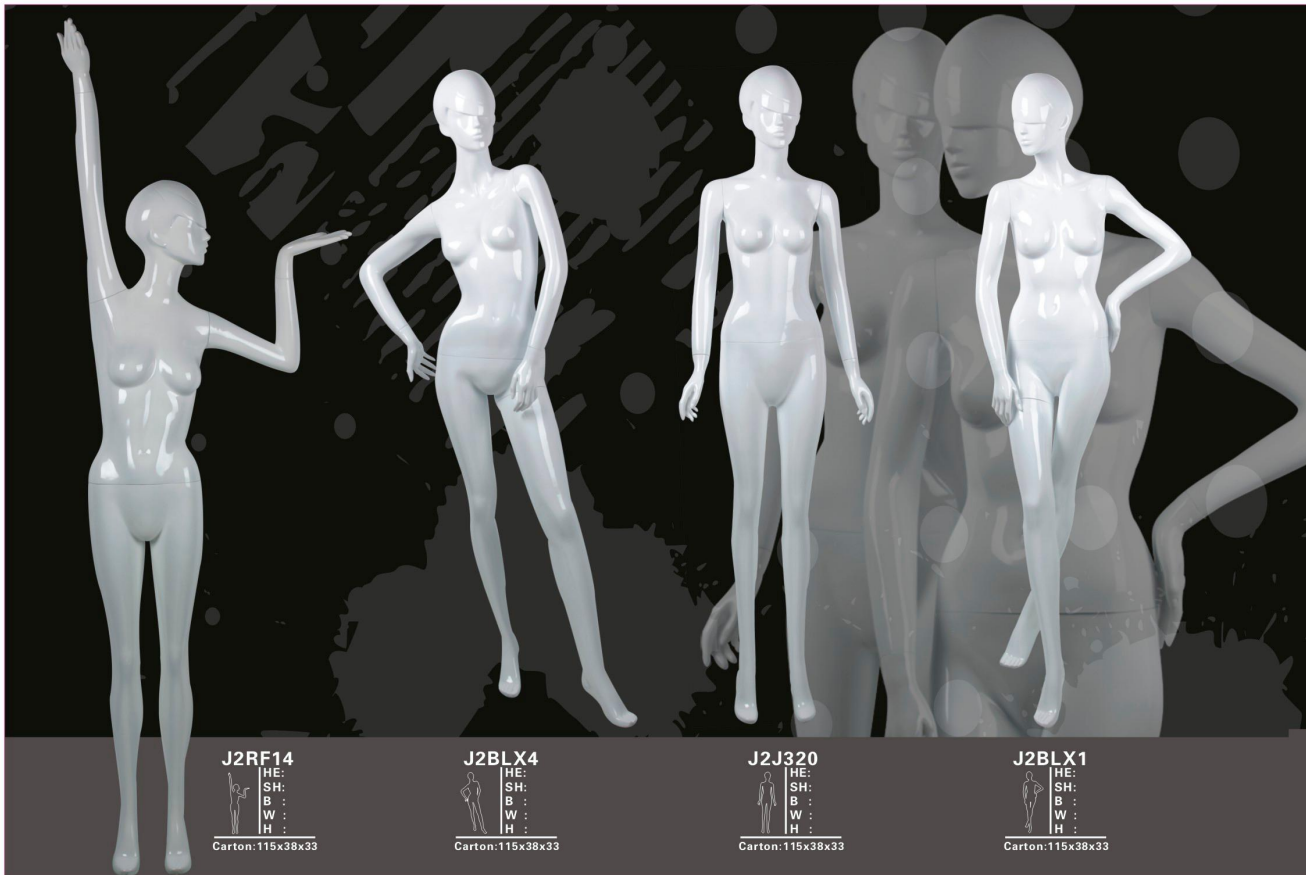

JBLA31
HE:177
SH:41
B :80
W :61
H :88
MEAS:115x38x33

JK34
HE:182
SH:38
B :84
W :61
H :86
MEAS:115x38x33

JBLA16
HE:178
SH:36
B :82
W :62
H :87
MEAS:115x38x33

J320
HE:184
SH:38
B :82
W :61
H :88
MEAS:115x38x33