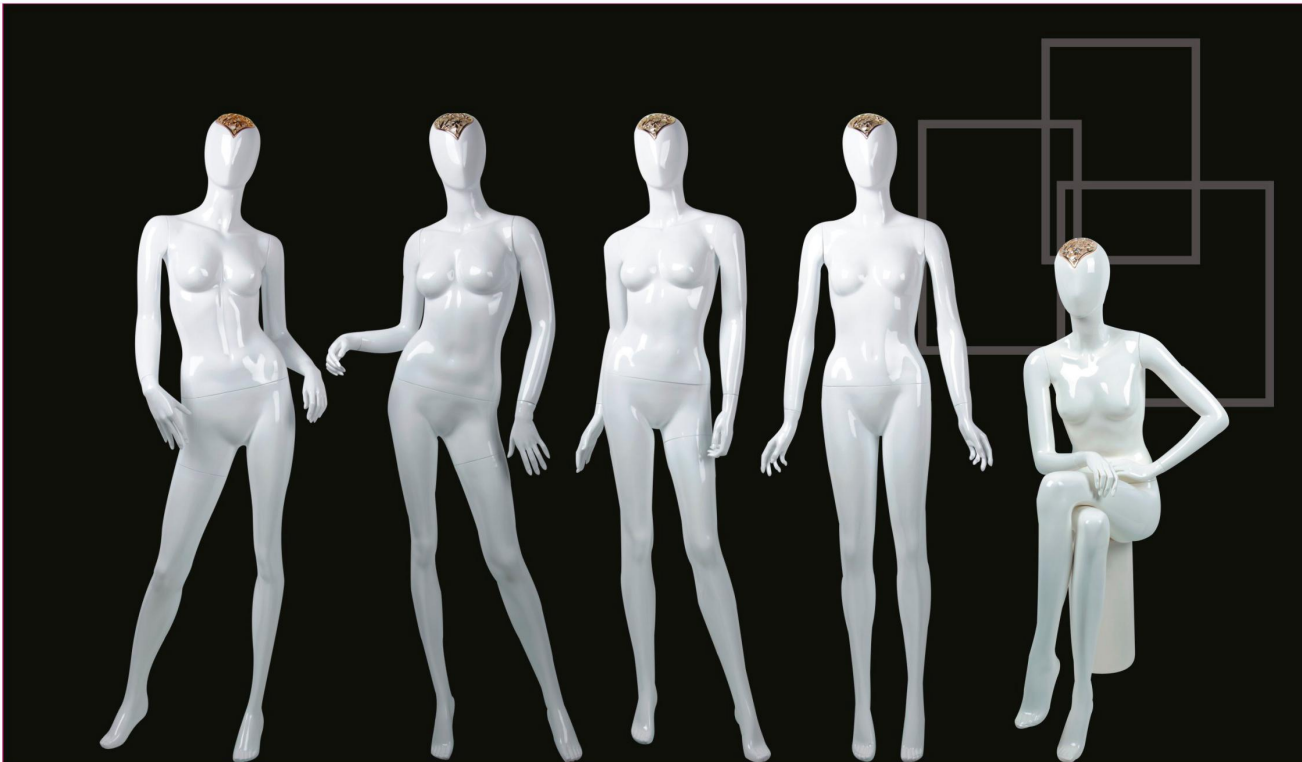

**GBLX7-G**

HE:180  
SH:43  
B :80  
W :56  
H :87

MEAS:115x38x33

**GSITF-C-D**

HE:118  
SH:38  
B :86  
W :65

MEAS:115x45x43

**GBLA16**

MEAS:115x38x33