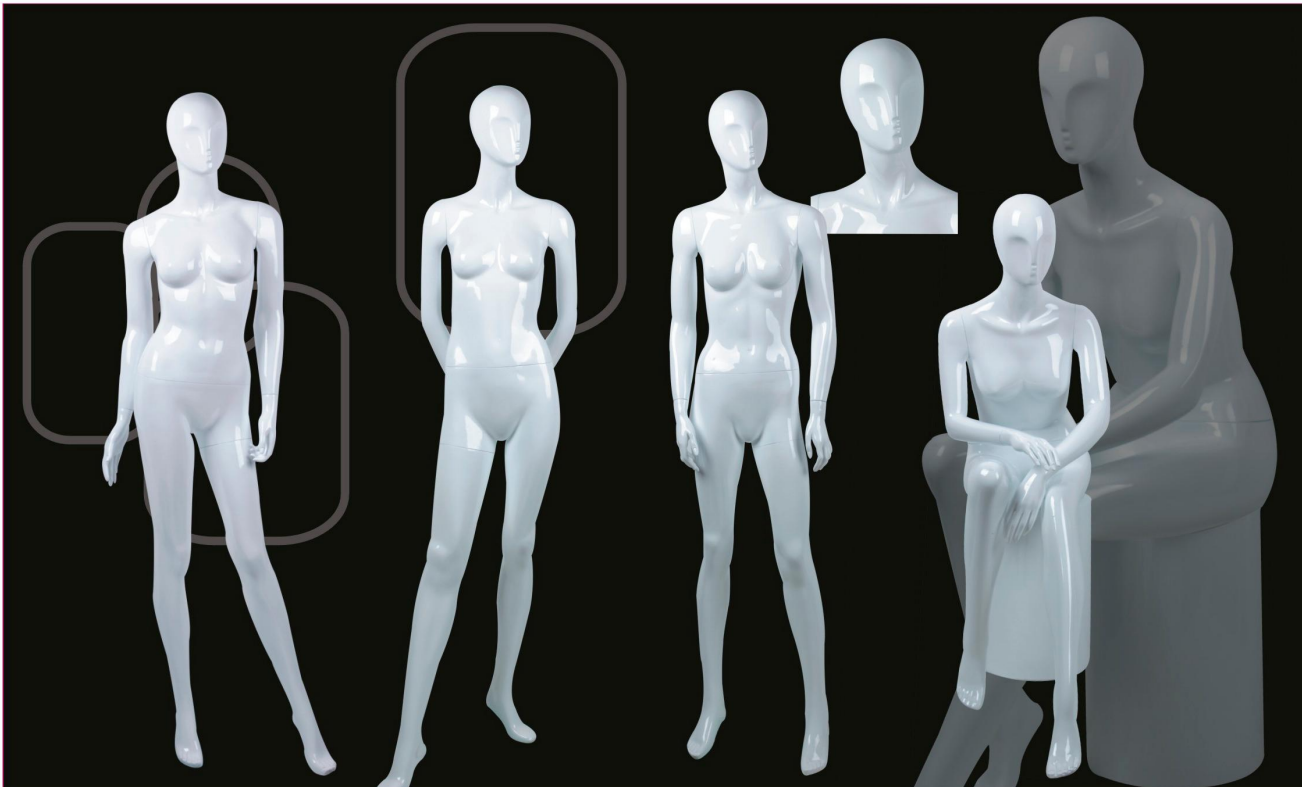

39 HE=Height高度 SH=Shoulder肩宽 B=Breast胸围 W=Waist腰宽 H=Hip臀宽

**BLA31+RX7-SW**

HE:177  
SH:41  
B :80  
W :61  
H :88

MEAS:115x38x33

**RX7-SW**

HE:179  
SH:46  
B :80  
W :59.5  
H :86

MEAS:115x38x33

**RX34-SW**