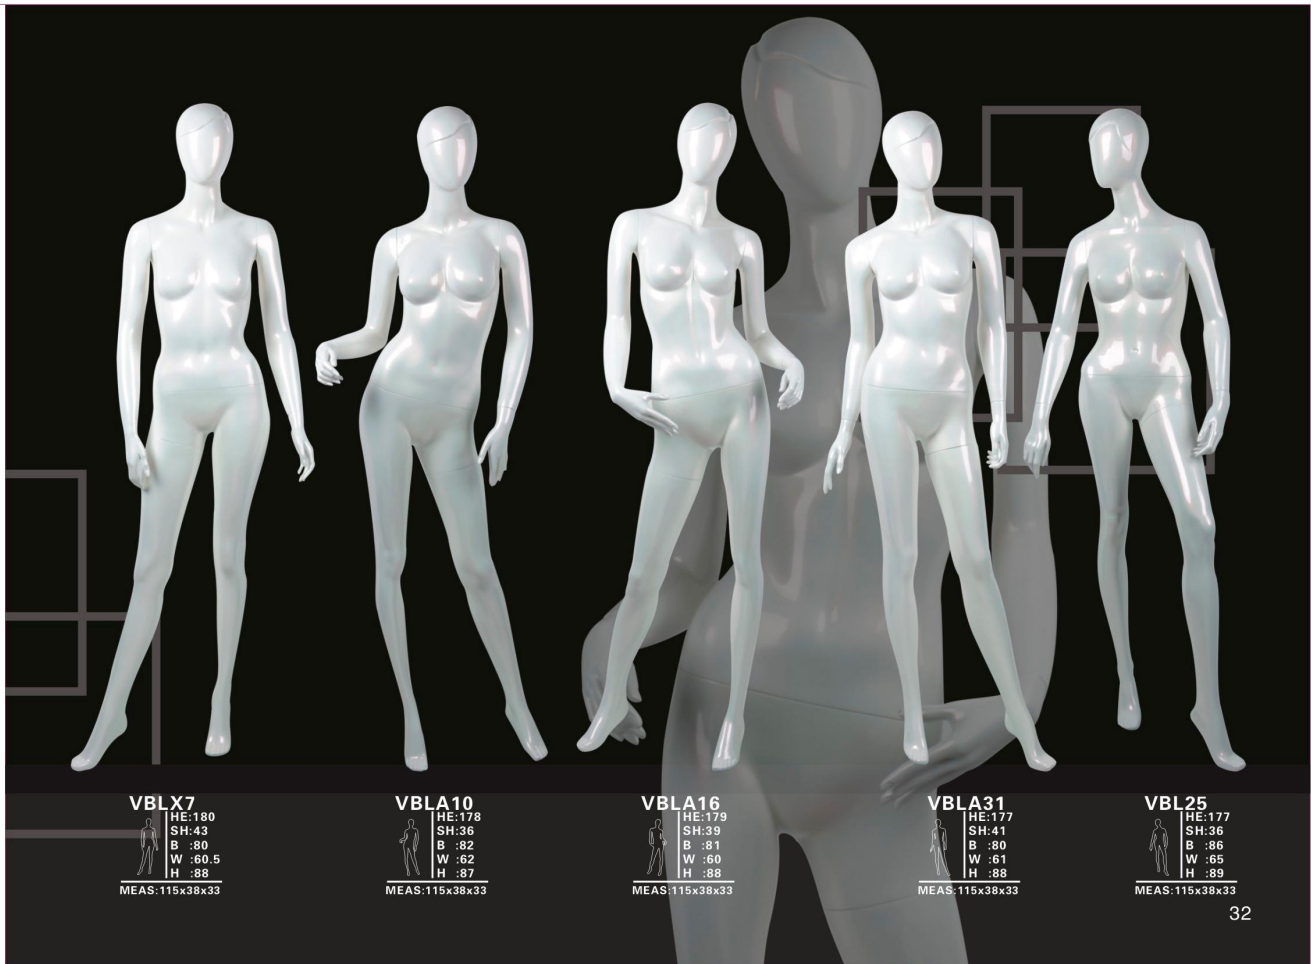

MEAS:115x38x33

**QBL14**

HE:182
SH:42
B :87
W :61.5
H :89

MEAS:115x38x33

**QSIF-L1**

HE:90
SH:41
B :85.5
W :60

MEAS:115x45x43

**VBLX7**