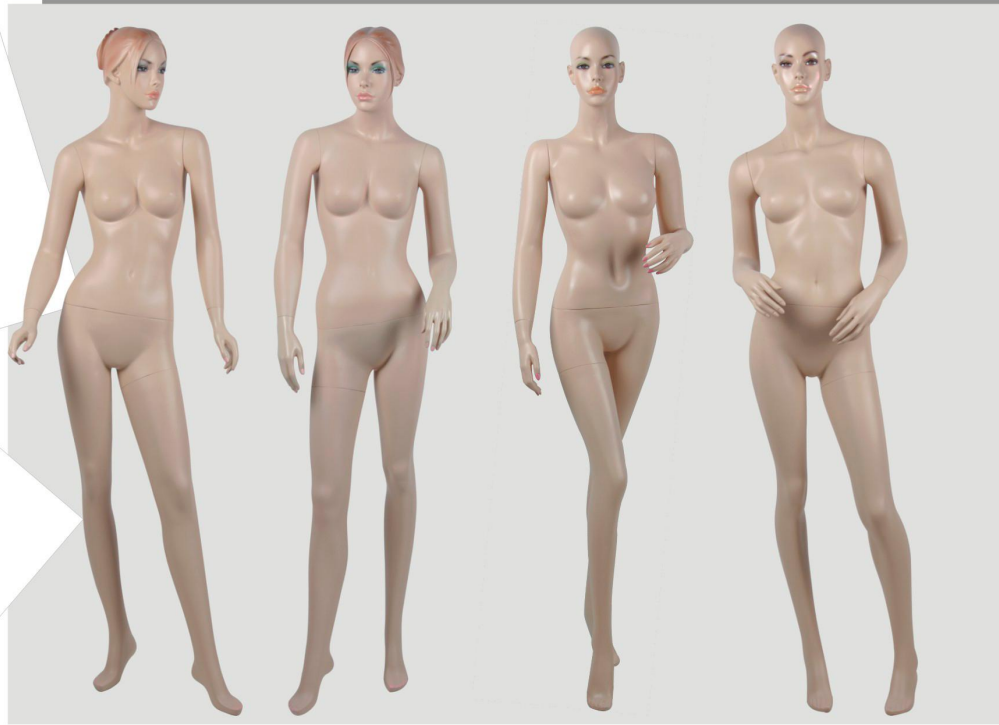

FSL3
HE:178
SH:39
B :82
W :62
H :88
MEAS:115x38x33

FSR4
HE:178
SH:38
B :83
W :61
H :88
MEAS:115x38x33

AFBL1
HE:180
SH:40
B :84
W :60
H :88
MEAS:115x38x33

FBL-BALLHEAD
HE:176
SH:41
B :88
W :59
H :86
MEAS:115x38x33

07 HE=Height高度 SH=Shoulder肩宽 B=Breast胸围 W=Waist腰宽 H=Hip臀宽