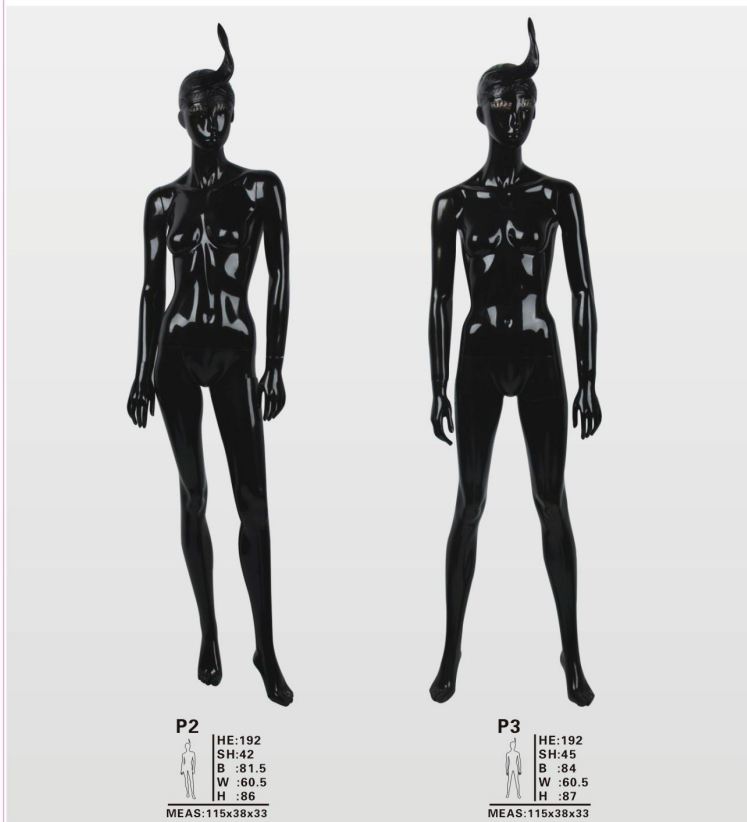

BMY10
HE:187
SH:56
B :95
W :73
H :94
MEAS:115x39x38

BMY11
HE:190
SH:56
B :95
W :73
H :96
MEAS:115x39x38