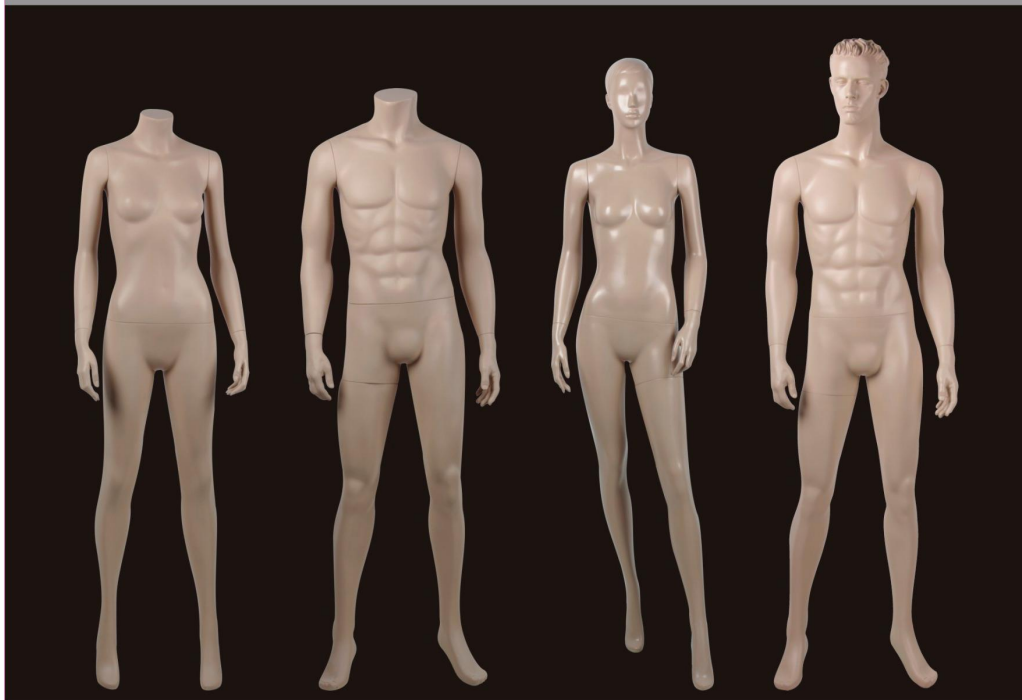

MEAS:115x38x33

**HP1**

HE:170  
SH:50  
B :98  
W :71  
H :94

MEAS:115x38x38

**KP1**

HE:168  
SH:41  
B :87  
W :63  
H :94

MEAS:115x38x33

**KAB2**